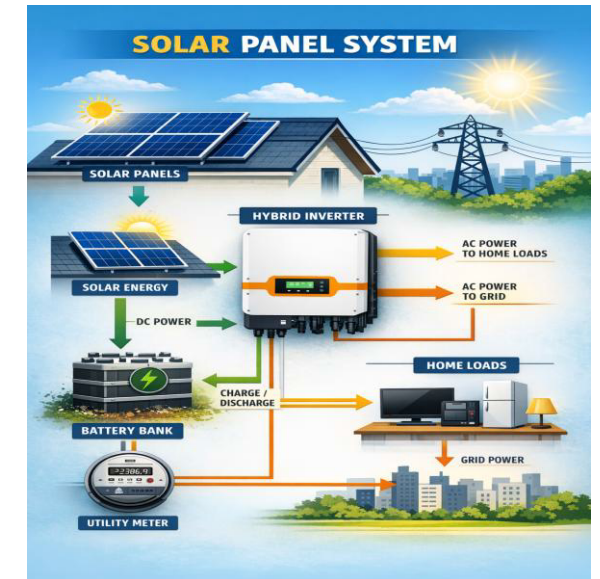

C. Off Grid Solar Panels:

Fully independent systems powered by solar panels and batteries. Designed for remote locations or clients who want complete energy autonomy and reliable power during outages.