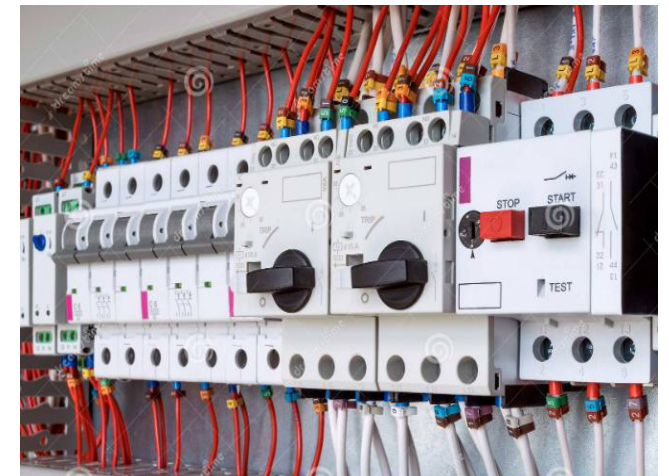

1. Electrical Installation: From wiring and circuits to outlets and switches. Our skilled engineers ensure your plant and home electrical system is installed to the highest standards and codes.
2. Supply and Install Low Voltage power and control panels at industrial and residential buildings (380 V and 230 V), including:
  - A. Motor Control Center (MCC).
  - B. Distribution Panel.
  - C. PLC Control Panel.
  - D. Variable Frequency Drives (VFD).
  - E. Home Automation Control Panel.
3. Troubleshooting and Repairs: We understand the importance of a well-maintained electrical panel system. Our skilled engineers are equipped to identify and resolve panel-related issues efficiently. Whether it's faulty breakers, overloaded circuits, or any other electrical problem, we diagnose and repair the system promptly, minimizing downtime and ensuring uninterrupted power supply.
4. Panel Upgrades and Replacements: If your existing electrical panel is outdated or unable to handle the power demands of your property, we provide professional panel upgrades and replacements. Our technicians will assess your current setup, recommend suitable options, and install a new panel that meets your power requirements while enhancing safety and reliability.
5. Safety Inspections: Your safety is our priority. We offer thorough electrical inspections to identify potential hazards and ensure your electrical system is up to code.